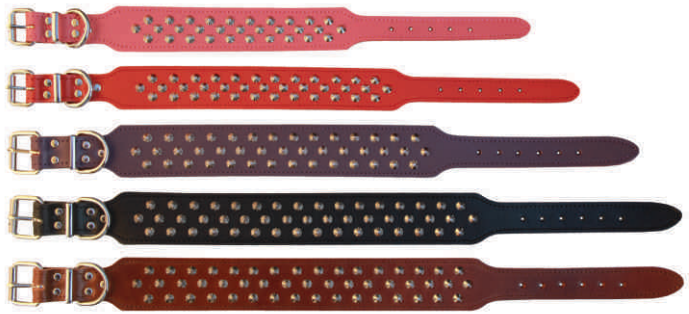

STAFFORDSHIRE BULL TERRIER COLLAR - STUDDED

Code	Size
10141	43 mm x 50 cm
10142	43 mm x 55 cm
10143	50 mm x 60 cm
10144	50 mm x 65 cm

Colours: Black 01, Red 03, Pink 08, Purple 09, Cognac10