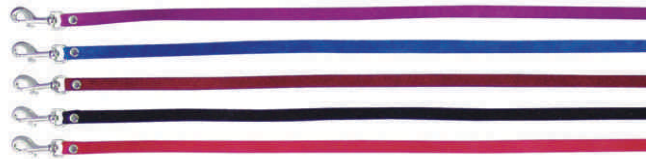

SUEDE

Code 40108
Size 10 mm x 110 cm

When ordering add colour code to catalogue number
eg 4010802 is Blue

Colours: Black 01, Blue 02, Red 03, Purple 09