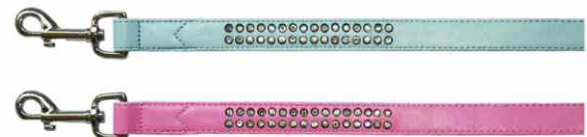

VINYL 2 ROWS JEWELS LEAD

Code	Size
82905	20 mm x 120 cm

When ordering add colour code to catalogue number
eg 8290508 is Pink 20 mm x 120 cm

Colours: Pink 08, Blue 02