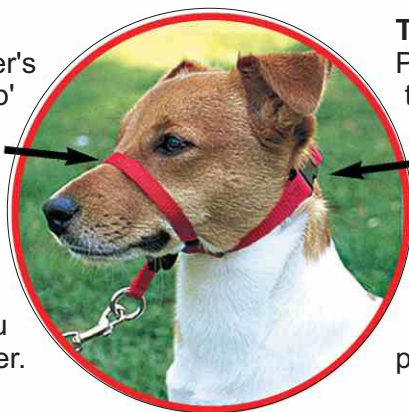

The original Gentle Leader™ Headcollar

“naturally better”

First of all, the Gentle Leader™ Headcollar is NOT a muzzle. When fitted properly, your dog is free to open his mouth to eat, drink, pant, fetch, bark and even bite - except when you close his mouth by pulling on the leash.

The Gentle Leader™ Headcollar features two soft nylon straps - the collar portion fits high at the top of the neck, and the nose loop fits loosely and comfortably across the base of the muzzle. Each strap has a distinct and important effect

The Noseloop:

The Gentle Leader's patented 'Nose Strap' applies gentle pressure in the same way a dog's pack leader would grasp a sub-ordinates muzzle. Your dog learns in his own language that you are the leader.

The Neckstrap:

Puppies will melt in relaxation when their mother picks them up at the back of the neck. Gentle Leader uses this pressure point to work with your dog's natural relaxation instinct. With this gentle pressure at the back of the neck the dog pulls backward not forward which corrects leash-pulling forever.

Available in three sizes to suit all breeds, the Gentle Leader™
Proudly made in Australia by *Beau Pets*

Gentle Leader™

Headcollar

**THE #1 RECOMMENDED HEADCOLLAR
USED AND ENDORESD BY LEADING PROFESSIONALS WORLDWIDE**