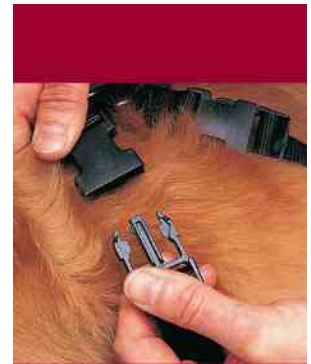

Code
Small	89501
Medium	89502
Large	89503
Extra Large	89504

Spare strap to fit into seat buckle

Fits Small and Medium	89505
Fits Large and Extra Large	89506