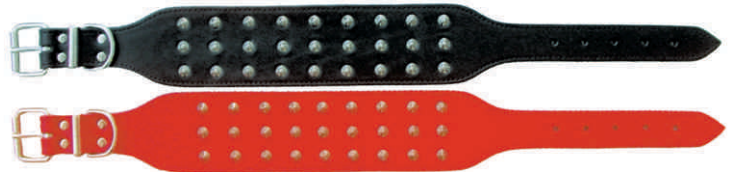

BULL TERRIER COLLAR

Colours: Black 01, Red 03

Code	Size
10138	65 mm x 60 cm

When ordering add colour code to catalogue number
eg 1013801 is Black 65 mm x 60 cm