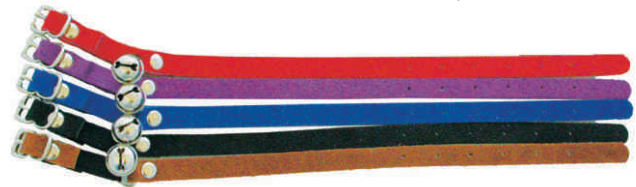

SUEDE

Code
40101

Size
10 mm x 30 cm

When ordering add colour code to catalogue number
eg 4010102 is Blue

Colours: Black 01, Blue 02, Red 03, Pink 08, Purple 09, Brown 10