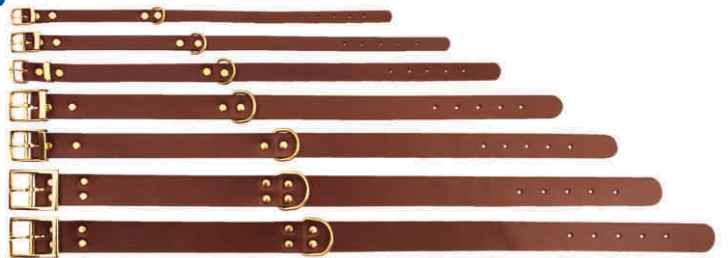

REDWOOD LEATHER COLLAR - STUDDED AND FELT LINED

Code	Size
19116	18 mm x 45 cm
19117	25 mm x 50 cm
19118	25 mm x 55 cm
19119	32 mm x 60 cm
19120	32 mm x 65 cm
19121	32 mm x 75 cm