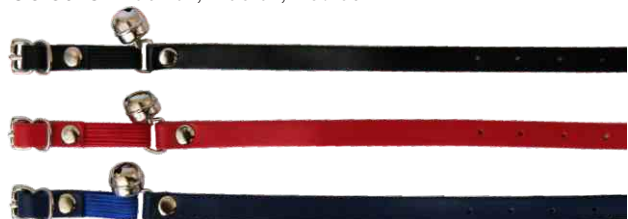

LEATHER

Code
40100

Size
10 mm x 30 cm

When ordering add colour code to catalogue number
eg 4010002 is Blue

Colours: Black 01, Blue 02, Red 03