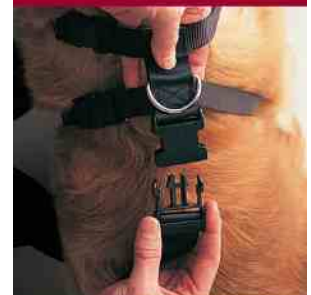

## CAR HARNESS

This Harness is designed to restrain your dog from moving freely around the car.  
 Unique design - clips straight into seat belt fitting. (Will not fit safety belt fittings in cars prior to 1989)

	Code
Small	89501
Medium	89502
Large	89503
Extra Large	89504

Spare strap to fit into seat buckle

Fits Small and Medium	89505
Fits Large and Extra Large	89506

### Step 1.

Fit the dog harness comfortably to your dog using the adjustable straps.