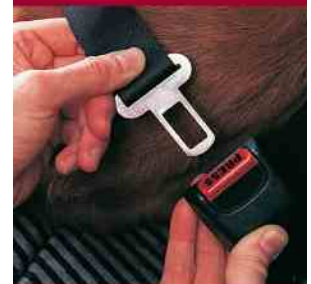

Step 2.

Clip in the retaining strap to the buckle on the harness.