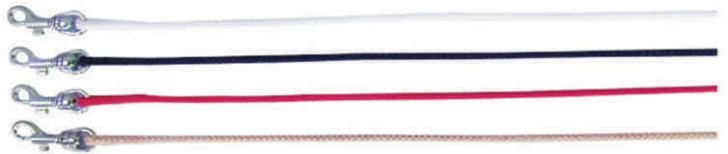

## NYLON CORD 4mm

**Code**  
81982

**Size**  
4 mm x 100 cm

*Colours: Black 01, Red 03, Fawn 04, White 14*

When ordering add colour code to catalogue number  
eg 8198202 is Blue